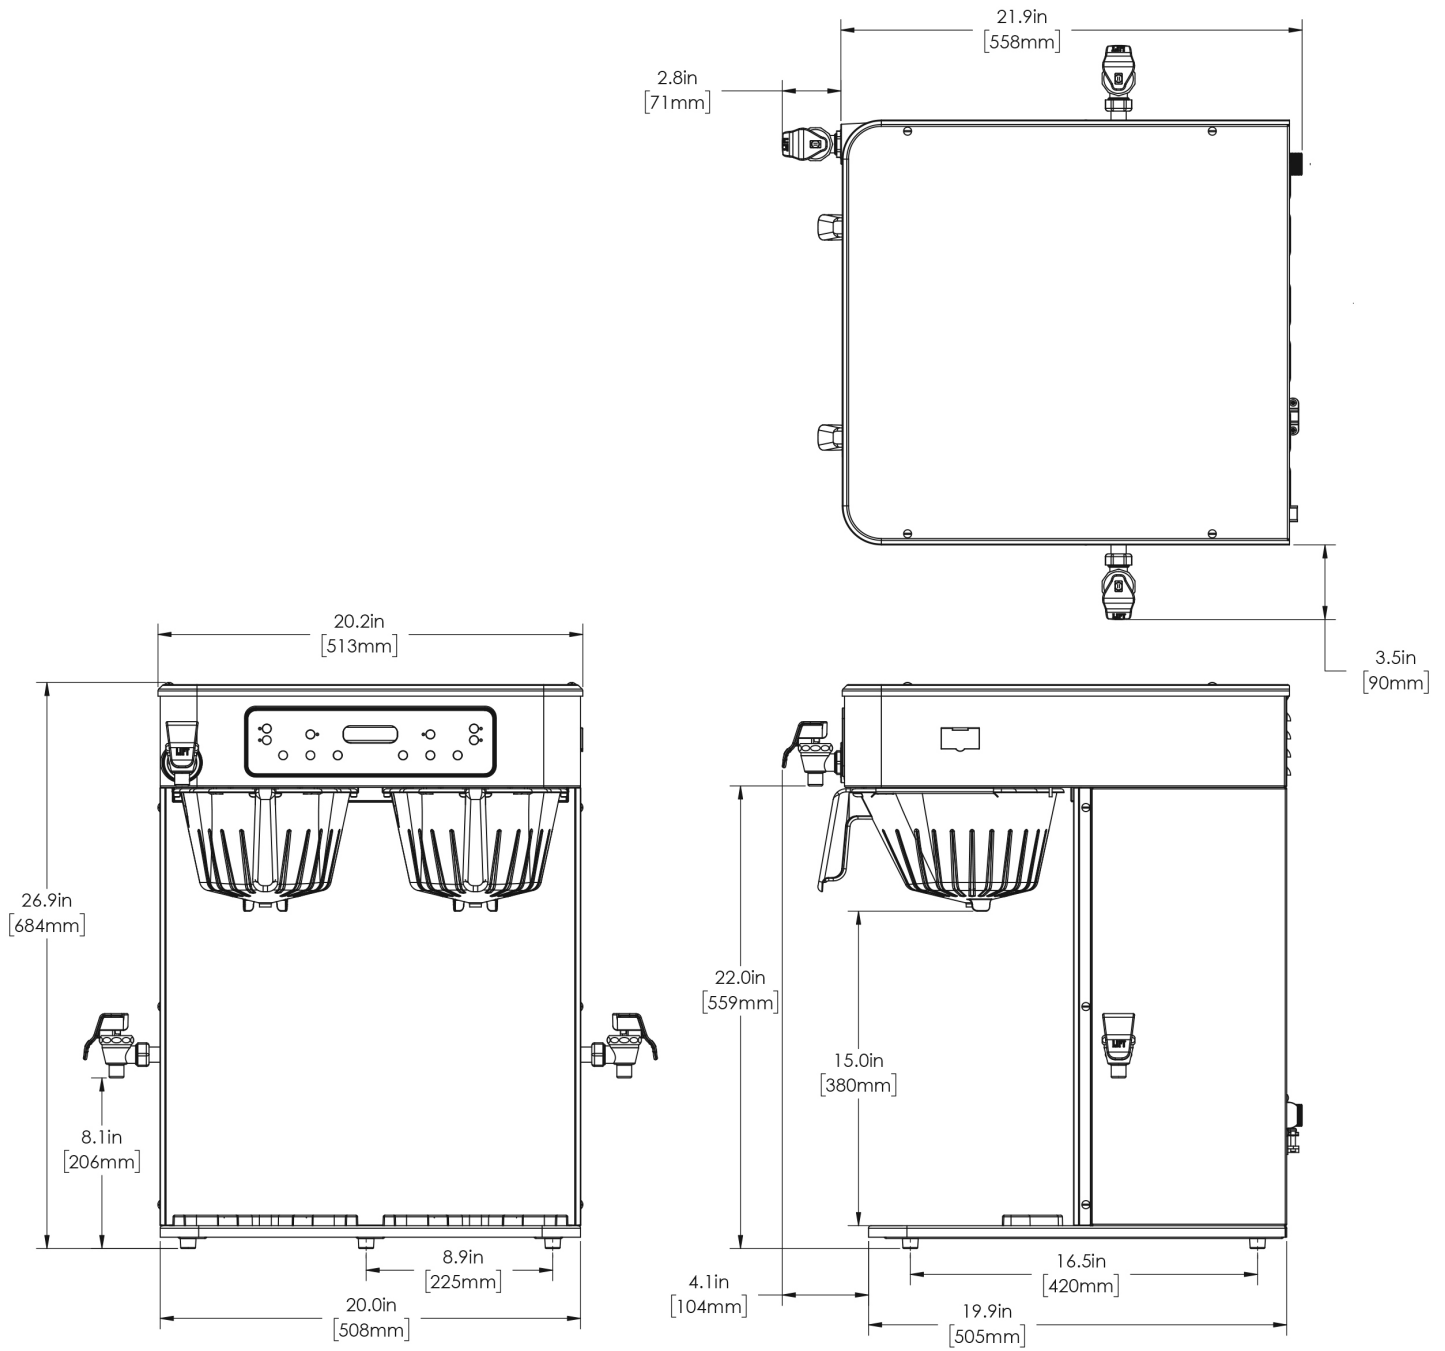

Last Updated:
03/07/2024

| | Unit | | | Shipping | | | | |
|---------|----------|----------|----------|----------|----------|----------|------------|------------------------|
| | Height | Width | Depth | Height | Width | Depth | Weight | Volume |
| English | 26.9 in. | 20.2 in. | 24.7 in. | 30.0 in. | 23.9 in. | 28.4 in. | 78.460 lbs | 11.761 ft ³ |
| Metric | 68.3 cm | 51.3 cm | 62.7 cm | 76.2 cm | 60.6 cm | 72.1 cm | 35.589 kgs | 0.333 m ³ |