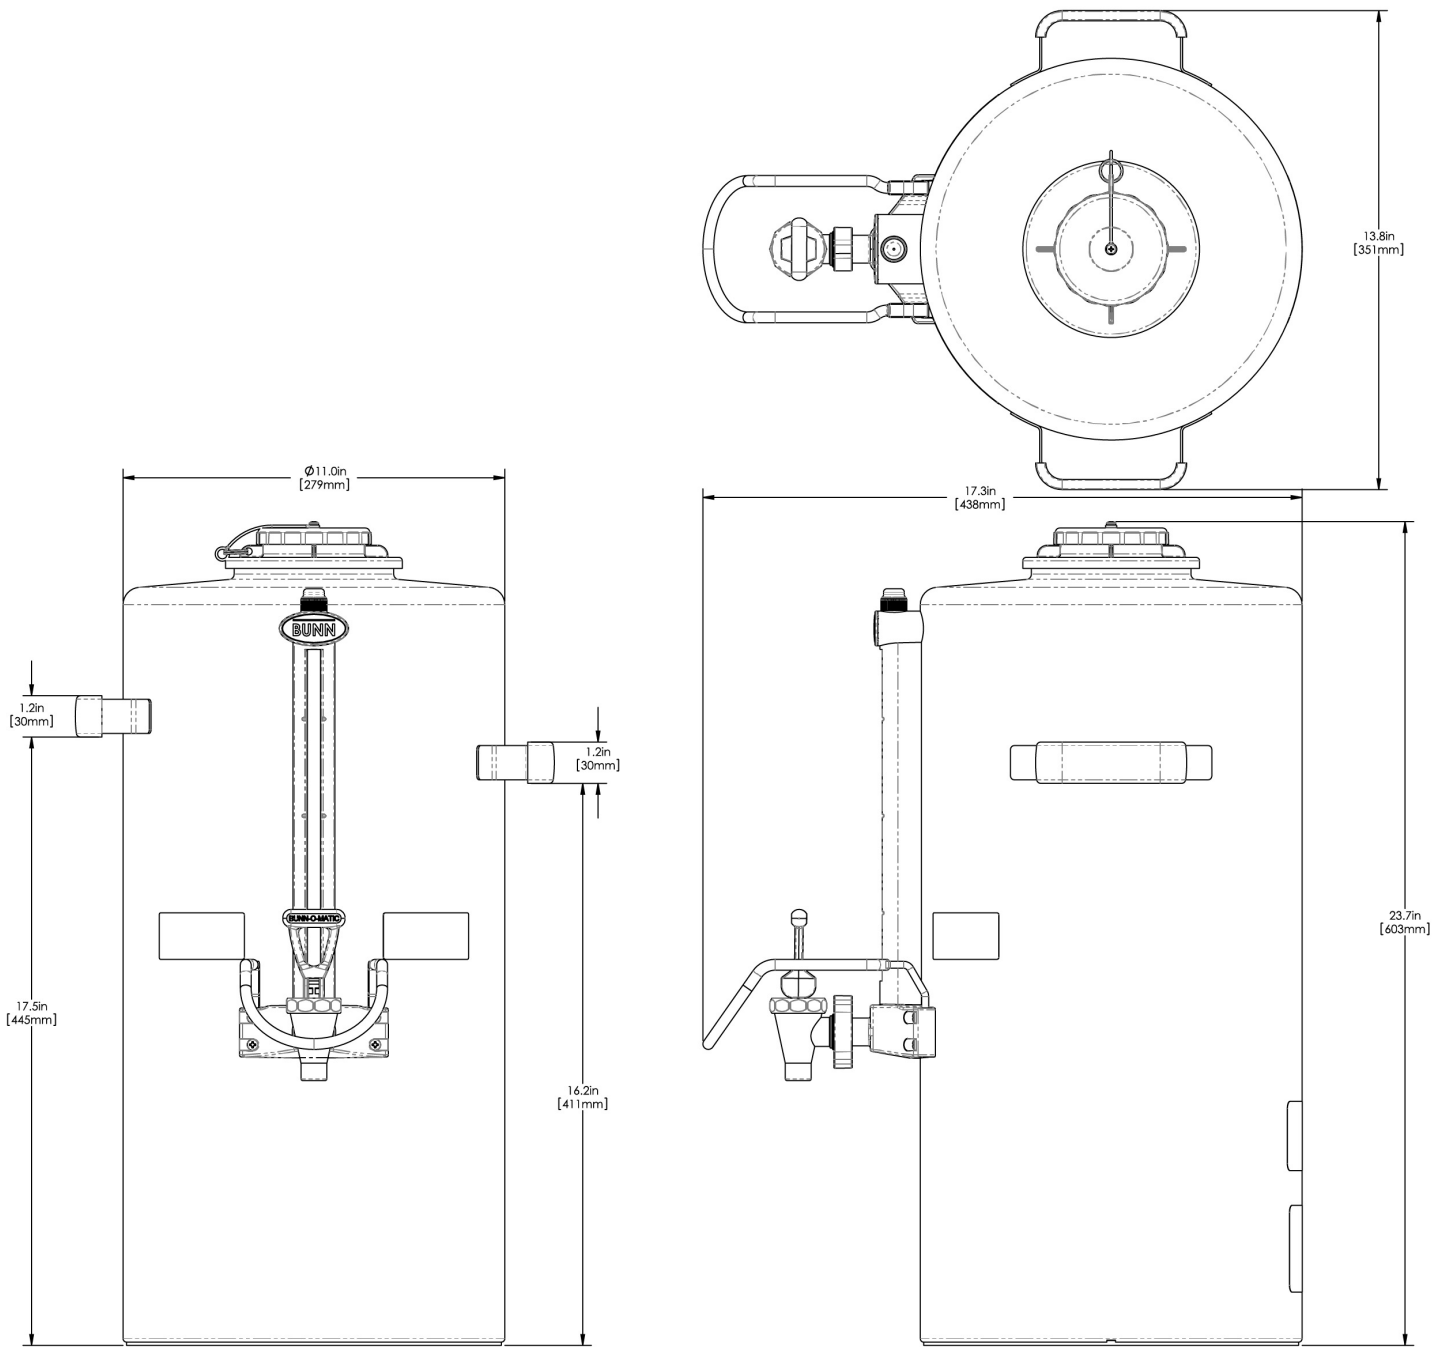

# 3Gal(11.4L) Titan TF Srvr

23.7" x 17.1" x 13.7"  
(60.2cm x 43.4cm x 34.8cm)

- Brew-through lid
- Fast flow faucet with heightened serving clearance allows for dispensing directly into large cups, decanters and thermal carafes
- Integrated sight gauge assembly allows for easy cleaning
- Durable all stainless steel construction
- Eco-friendly foam-insulated
- Offset handles allow servers to be placed next to each other
- Contemporary styling and wrap program for maximum merchandising
- Ships with full-color iced tea decal
- Sump dispense valve assures complete dispensing

Created on:  
04/15/2019

	Unit			Shipping				
	Width	Height	Depth	Width	Height	Depth	Weight	Volume
English	13.7 in.	23.7 in.	17.1 in.	19.3 in.	27.5 in.	14.8 in.	19.100 lbs	4.546 ft <sup>3</sup>
Metric	34.8 cm	60.2 cm	43.4 cm	49.0 cm	69.9 cm	37.6 cm	8.664 kgs	0.129 m <sup>3</sup>